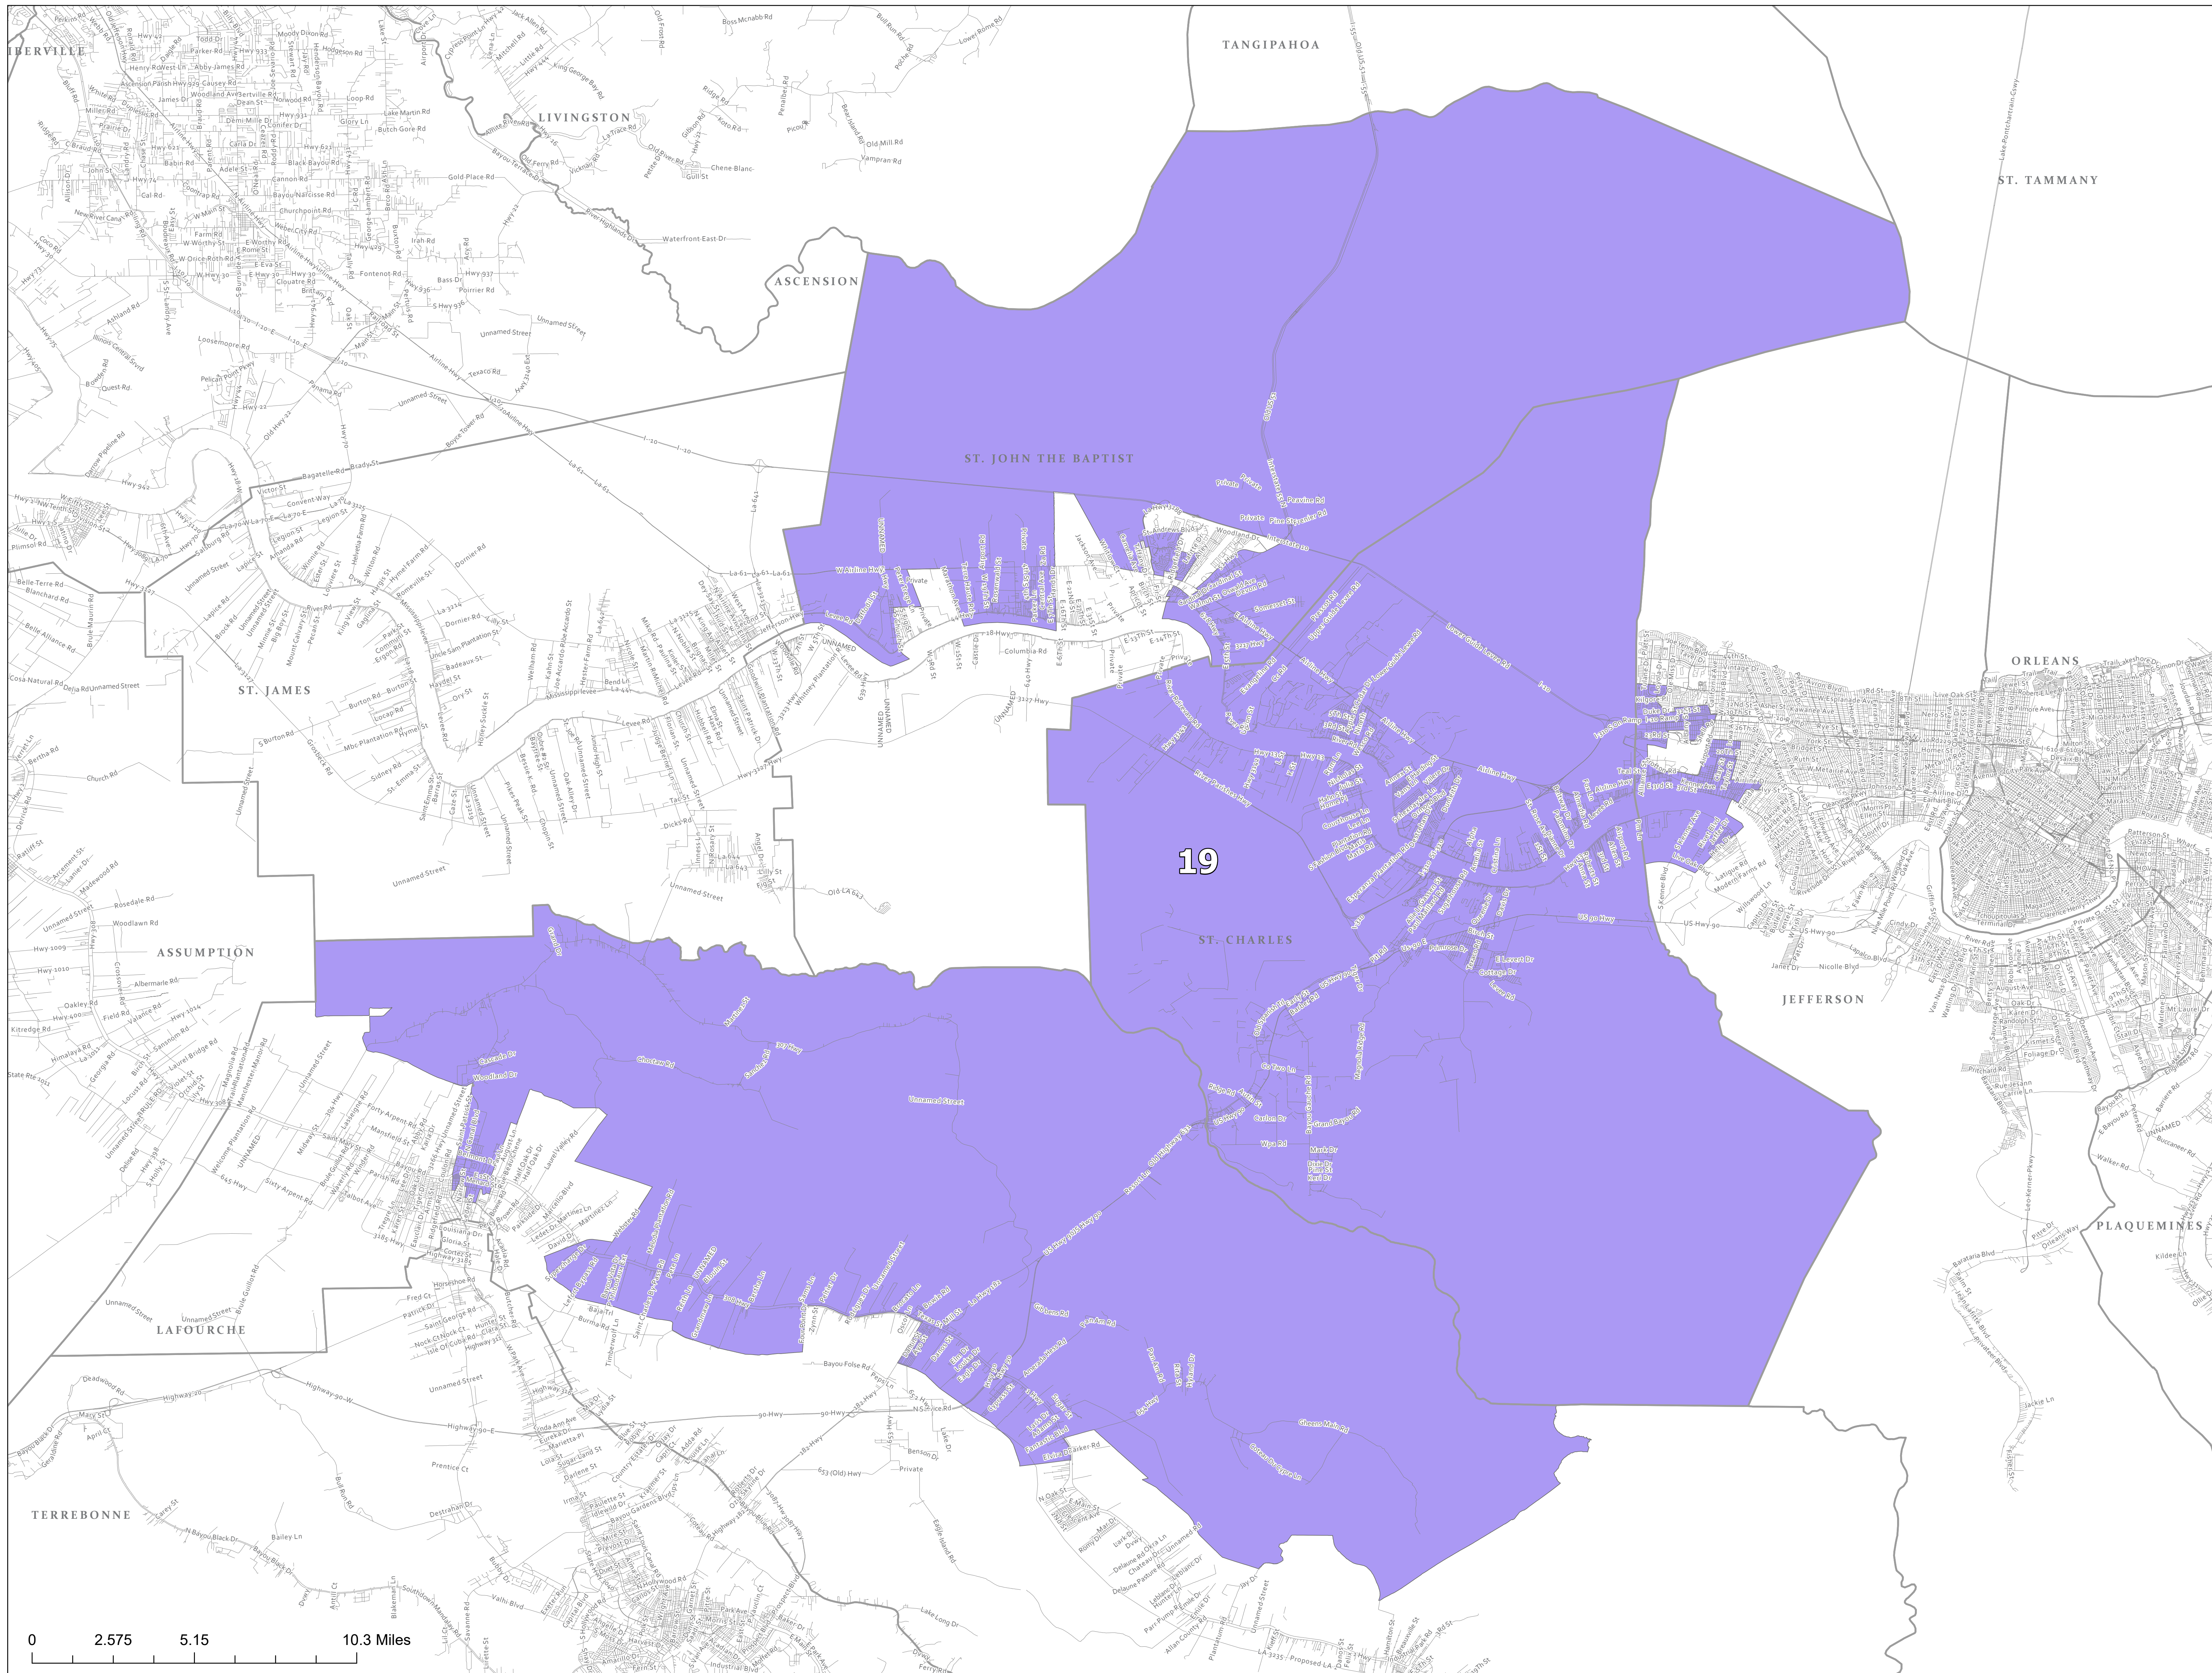

District 19

SCPDC
South Central Planning & Development Commission

Legend

Parish	27
DISTRICT	28
1	29
10	30
11	31
12	32
13	33
14	34
15	35
16	36
17	37
18	38
19	39
2	4
20	5
21	6
22	7
23	8
24	9
25	10
26	11
	-all other values-
	Louisiana Roadways

0 2.575 5.15 10.3 Miles

STATE SENATE DISTRICTS

LOUISIANA