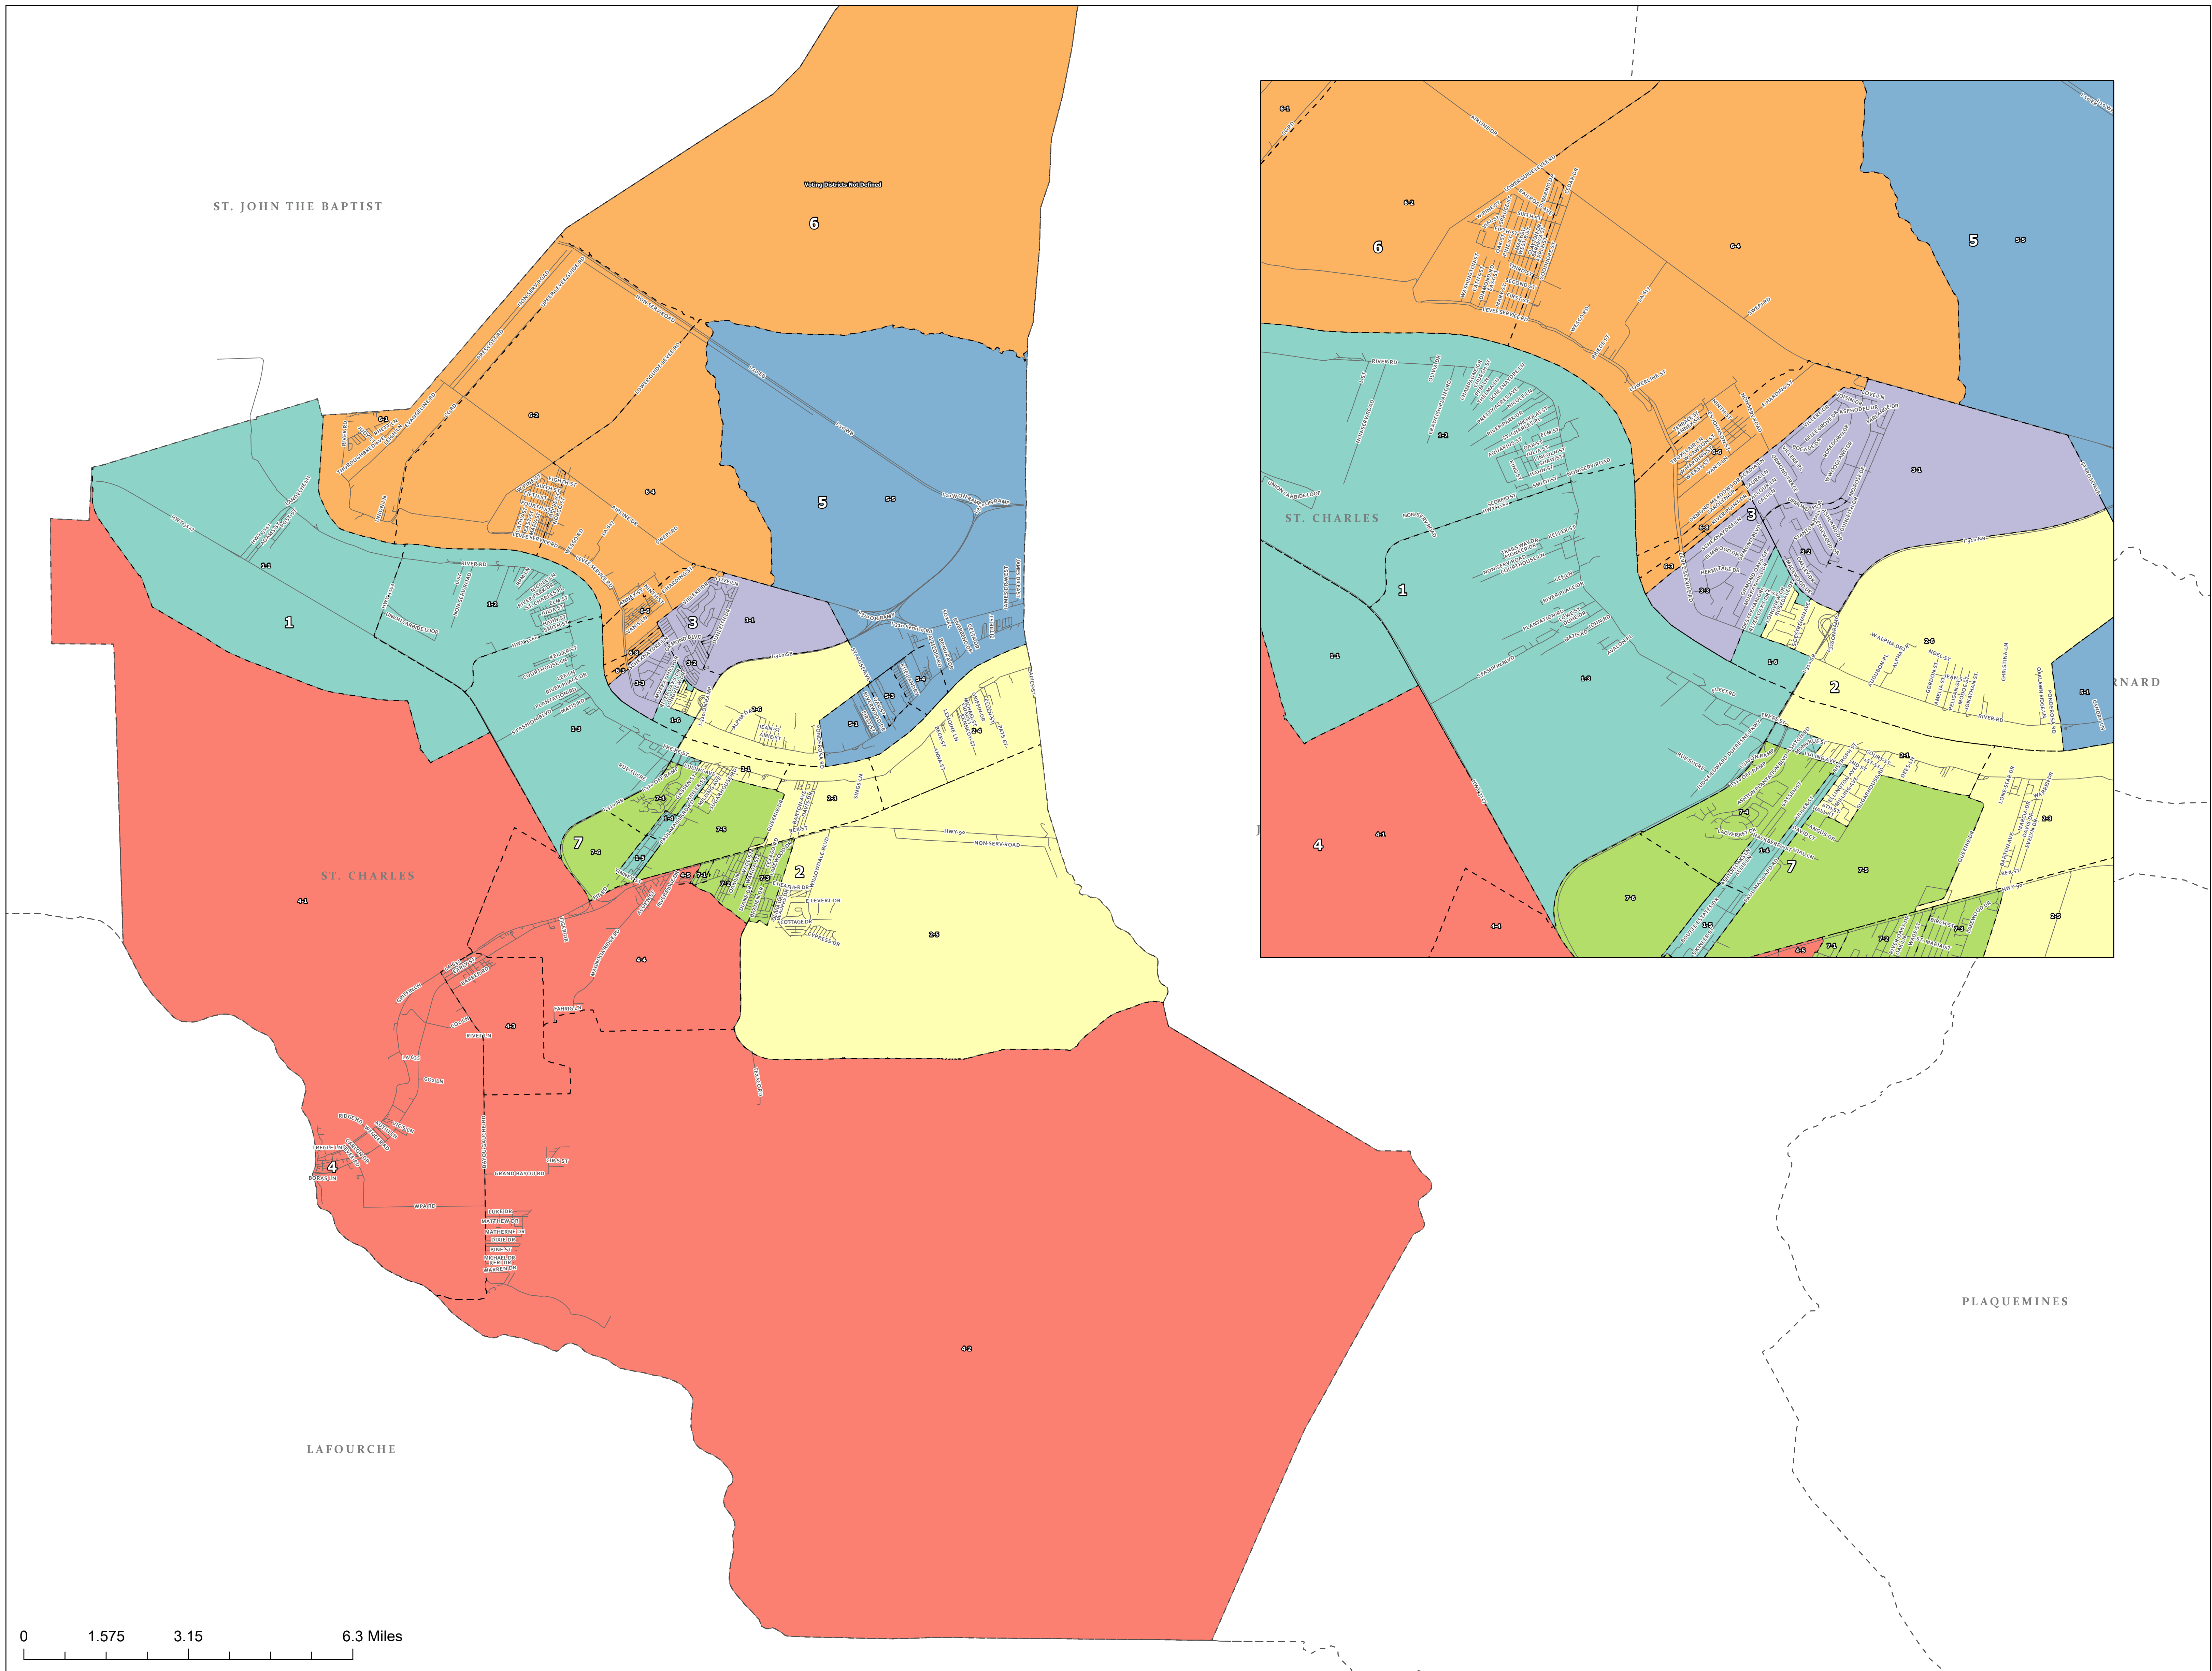

Council Districts

SCPDC
South Central Planning & Development Commission

--- Roads
--- Precincts (Mergers)

Council Districts

DISTRICT

- 1
- 2
- 3
- 4
- 5
- 6
- 7

ST. CHARLES PARISH

LOUISIANA