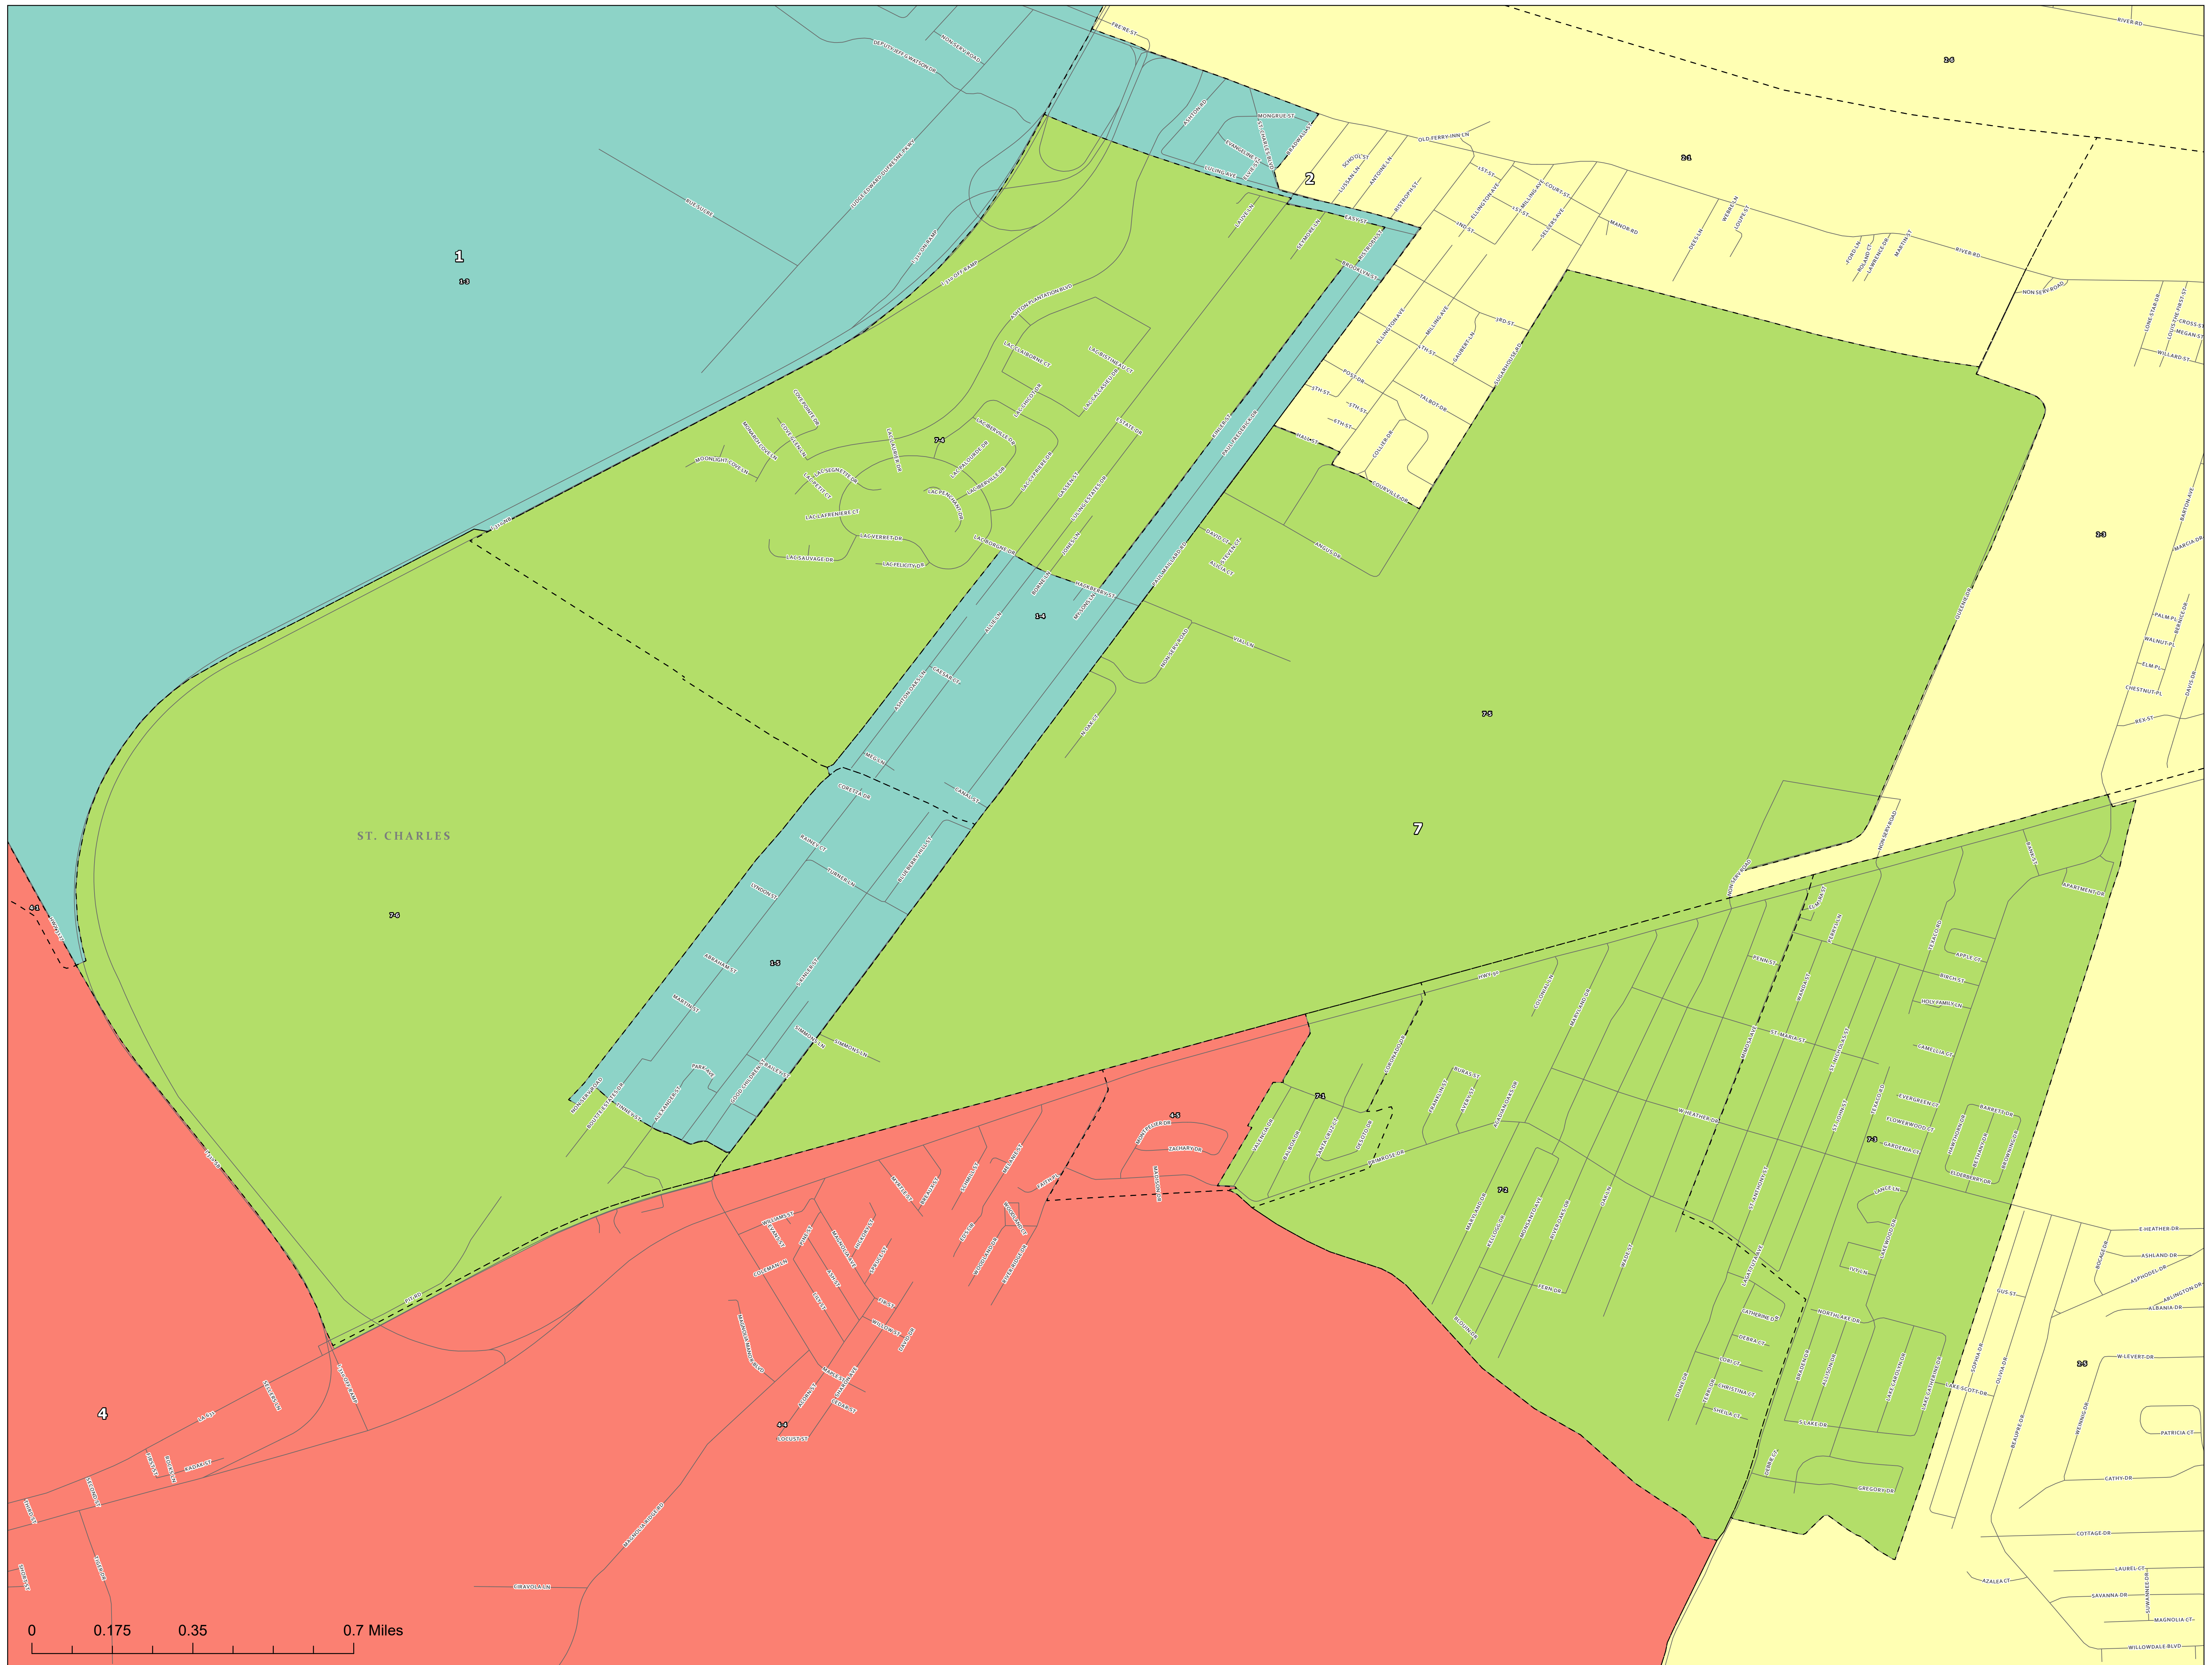

Council District 7

Precincts (Mergers)
Council Districts
DISTRICT
1
2
3
4
5
6
7

ST. CHARLES PARISH

LOUISIANA